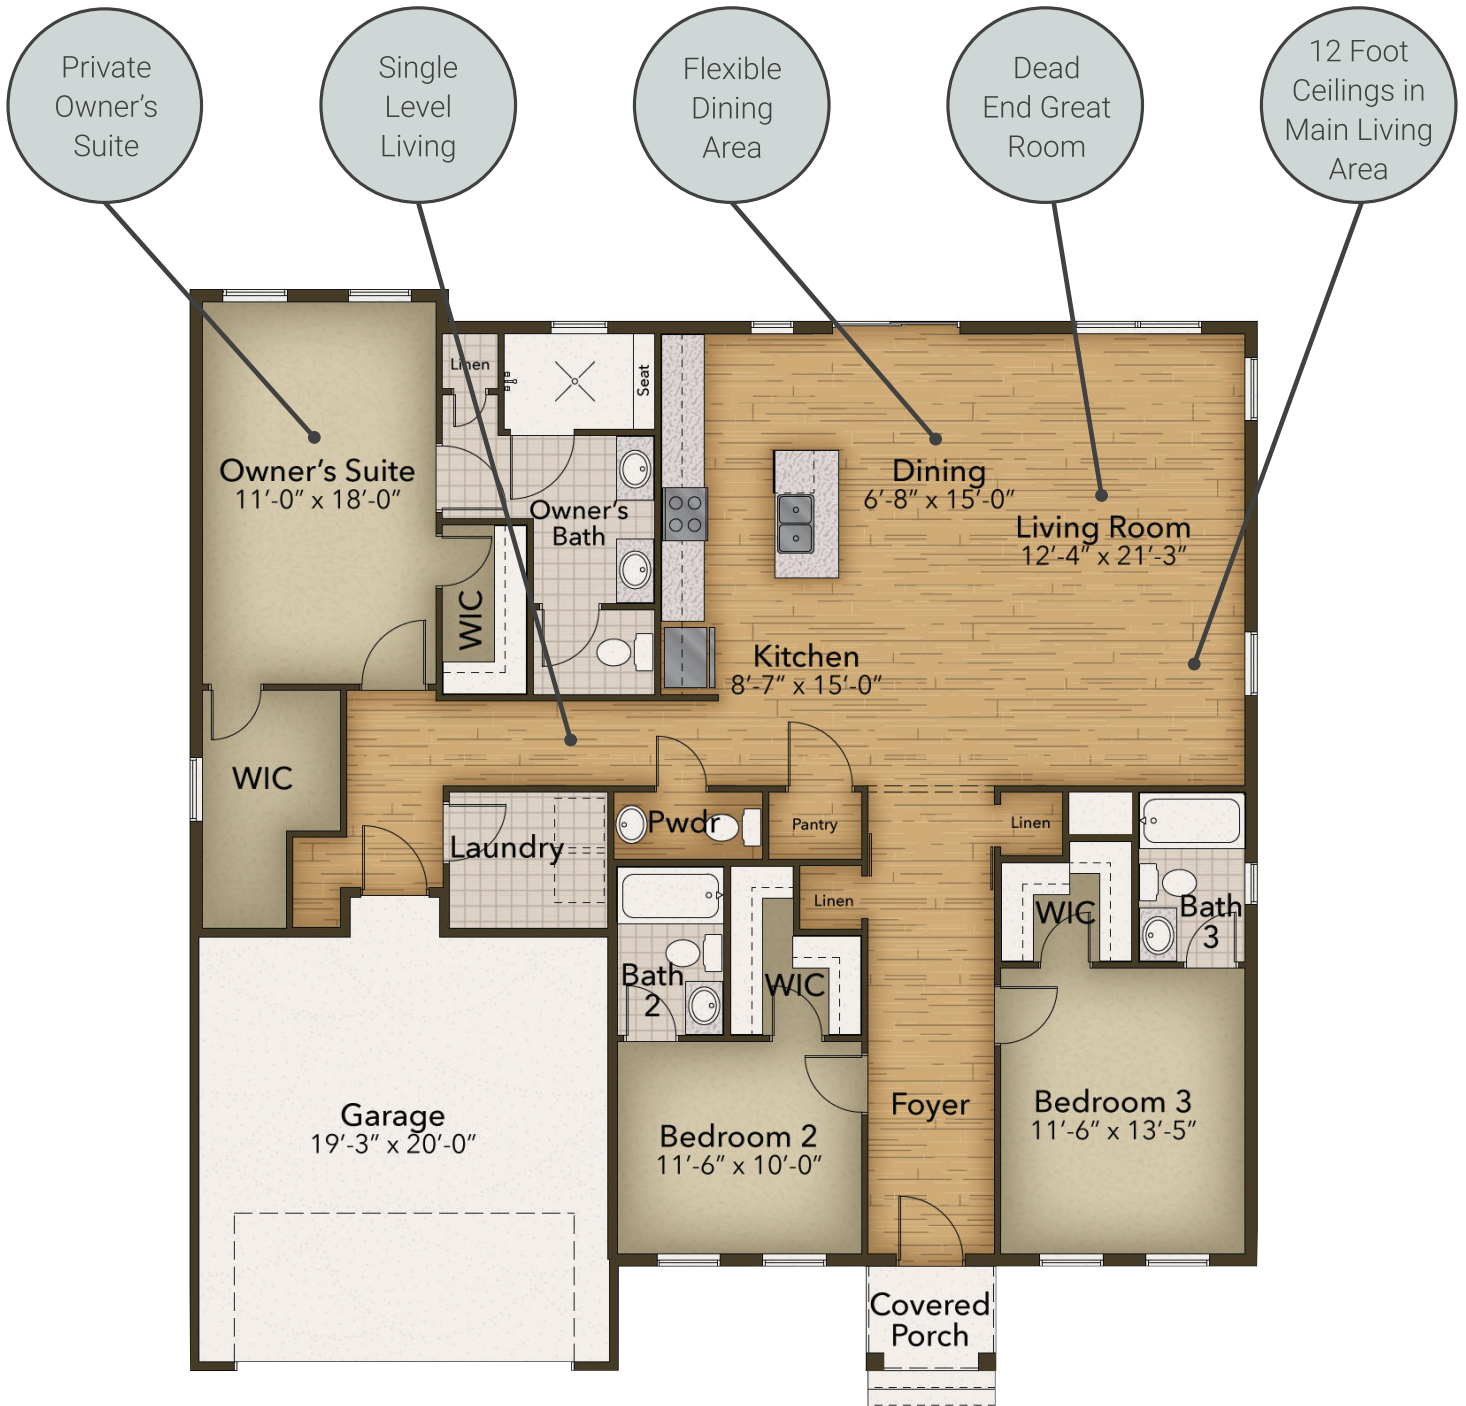

# The Thorington 1.5

3 - 6 Bedrooms | 3.5 - 5.5 Bathrooms | Starting at 1,940 SQFT

The three-bedroom, single level ranch home is a classic at the Delaware beaches. In version 1.5, the Thorington takes Aurora Home's unique vision of single level living. The Thorington features a spacious, private primary suite with dual walk-in closets, two full en-suite main level bedrooms, and a powder room for guests. The main area of the home features a flexible dining area, large kitchen, and dead end great room. Add an entire upper level or many other spacious and luxurious options to make a Thorington as unique as you are.

Optional features may be shown. Features and options may change by community. Dimensions for illustrative purposes only. Subject to change without notice.

# The Thorington 1.5

3 - 6 Bedrooms | 3.5 - 5.5 Bathrooms | Starting at 1,940 SQFT

## Options Available:

- Main Living Extensions
- Expanded Garage
- Upper Levels can add up to 3BR or Loft/Home Office
- Sunroom
- Luxury Owner's Suite
- Fireplace Options